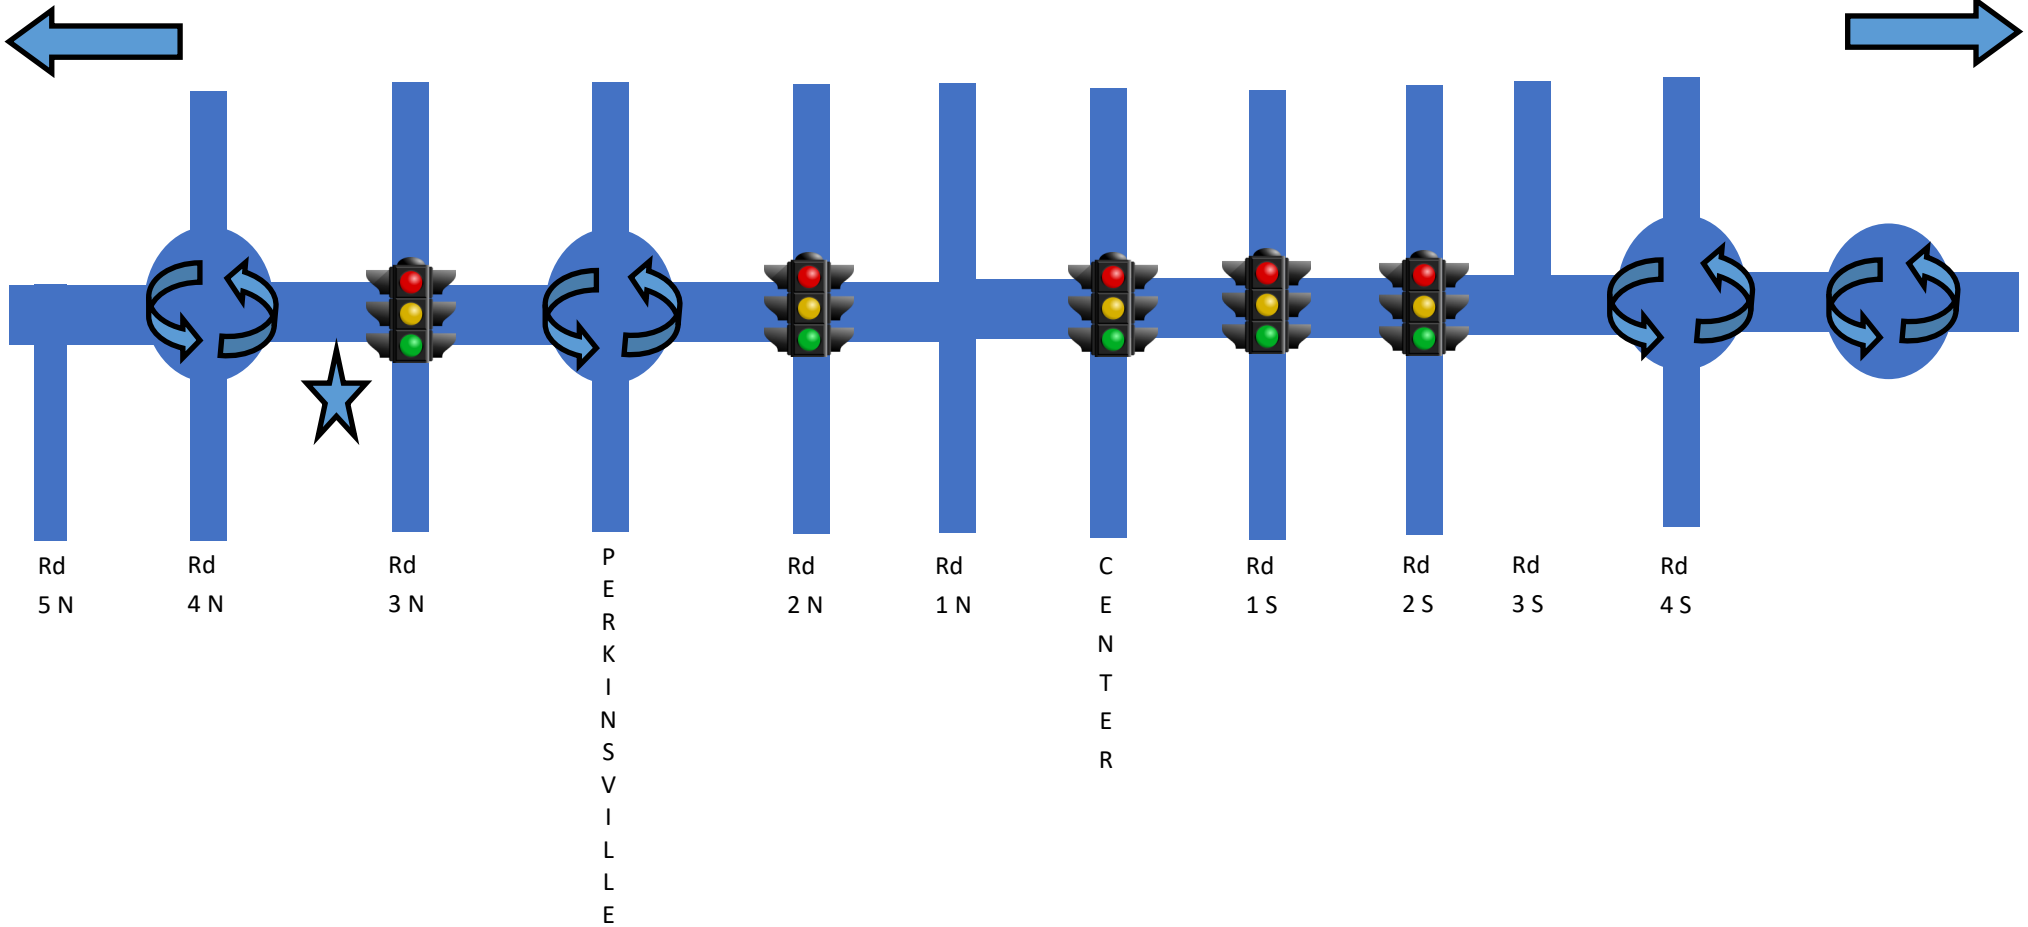

**NORTH**  
To Ashfork / I40

**MAP NOT TO SCALE**

**SOUTH**  
To Prescott

**Heading South from Ashfork/ I40:**

We are on the WEST side of Highway 89, just before you reach the first stoplight at Road 3 North.

**Heading North from Prescott:**

We are on the WEST side of Highway 89, just PASSED the 5th stoplight at Road 3 North.

**Physical Address: 2062 N. US Highway 89, Chino Valley, AZ 86323**